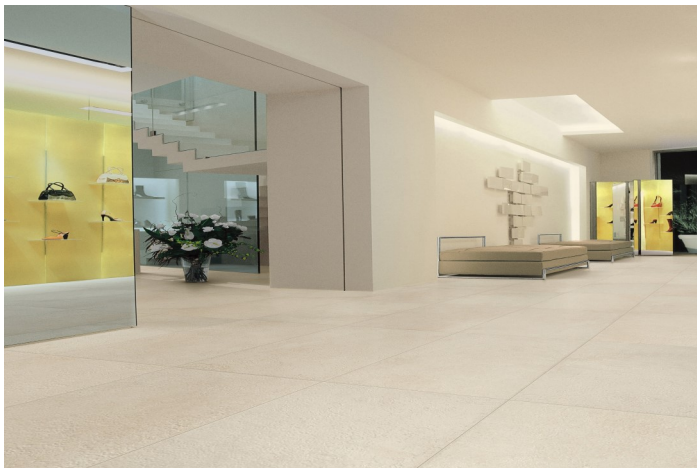

Group A

Group B

V1 Uniform appearance

Size	Finishes	Thickness	Colour Availability
1200 x 1200 mm	Natural	6.5mm	All
1200 X 1200 mm	Natural	10mm	All
1200 x 2400 mm	Natural	6.5mm	All
1200 x 2600 mm	Natural	6.5mm	All
1600 x 3200 mm	Natural	12mm	Group A