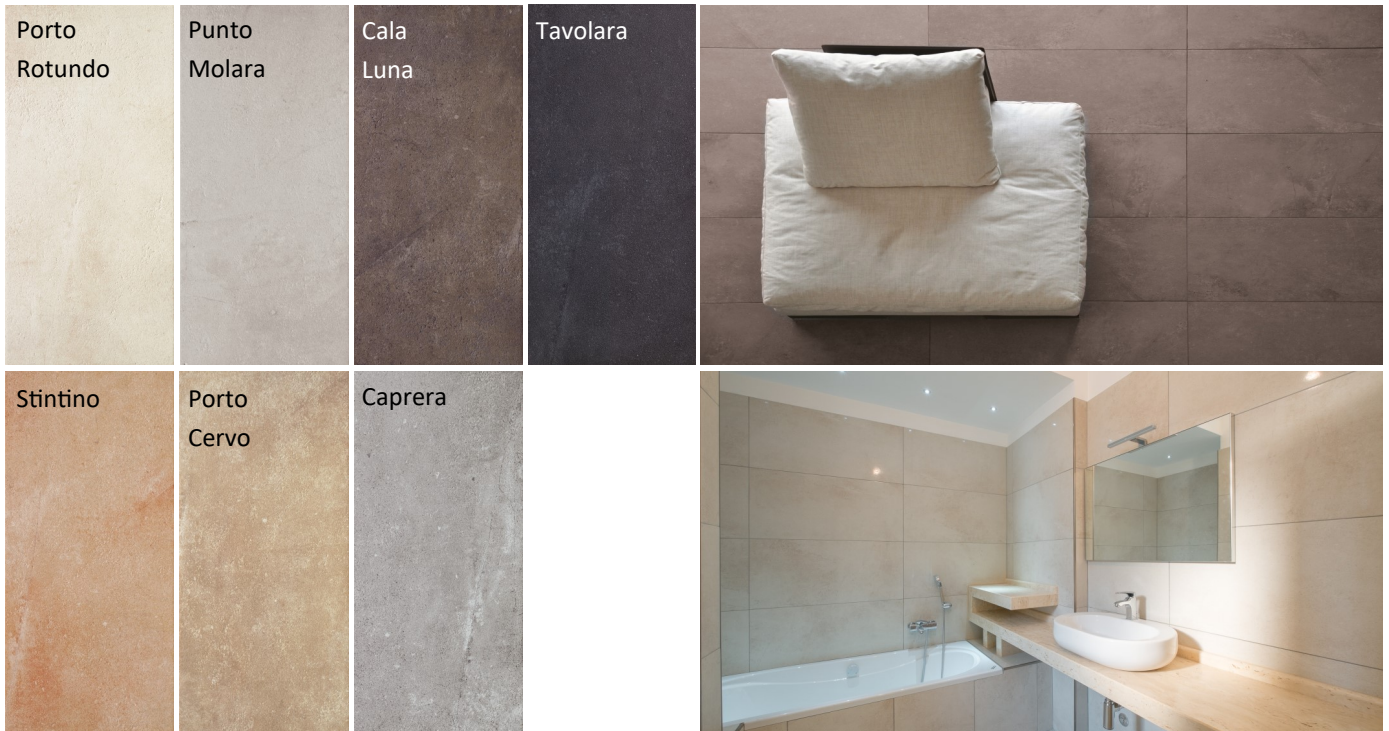

Corsica Stone 1

Porcelain Tile

7 colours

2 Finishes

7 Sizes

Corsica combines the timeless beauty of natural stone with the high performance and durability of porcelain stoneware; each tile is unique and unrepeatable.

Size	Finishes	Thickness	Colour Availability
300 x 300 mm	Natural or Lappata	9mm	All
150 x 600 mm	Natural	9mm	All
300 x 600 mm	Natural or Lappata	10mm	All
300 x 600 mm	Natural or Lappata	9mm	All
600 x 600 mm	Natural or Lappata	10mm	All
450 x 900 mm	Natural or Lappata	10mm	All
600 x 1200 mm	Natural or Lappata	10mm	All